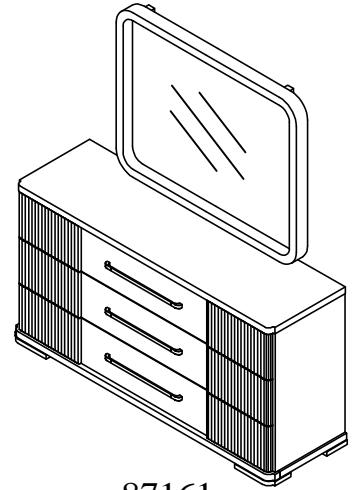

Warning :

- Be sure to check all packing material carefully for small parts, which may have come loose inside the carton during shipment.
- To prevent possible scratches and damage, this furniture **MUST BE ASSEMBLED BY TWO PEOPLE** on a soft surface such as a blanket or carpet.

87161
Mirror

Components and Hardware List

<p>Mirror Frame</p> 	<p>Support Bar</p>  <p>(B) 2 pcs.</p>	<p>Allen Head Bolt 1/4"-20 x 1-3/4"</p>  <p>(C) 8 pcs.</p>	<p>Spring Washer 1/4"</p>  <p>(D) 8 pcs.</p>	<p>Flat Washer 1/4" x 19*2mm</p>  <p>(E) 8 pcs.</p>
<p>Allen Key 4mm</p>  <p>(F) 1 pc.</p>				